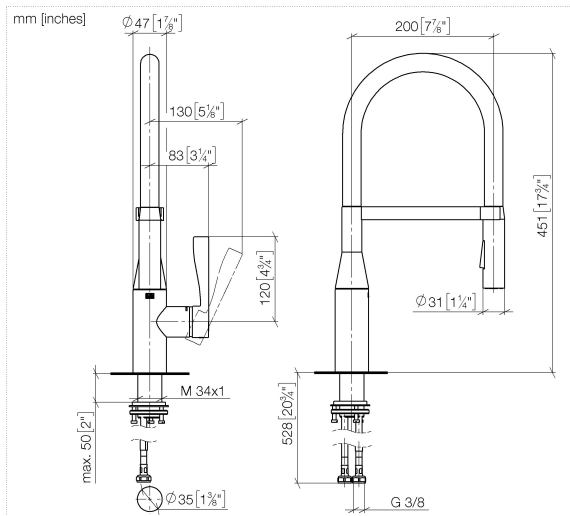

33 865 895

- 200mm projection
- Flexible silicone hose with large operating range of up to 350 mm
- pivotable spout 360°
- Optional swivel limiter available with swivel limiter set 12 821 970 90
- This product can help a building meet the requirements of Green Building Rating Systems, e.g. LEED®, BREEAM®, DGNB
- air-enriched flow and spray flow
- height of mixer 451 mm
- height up to aerator 119 mm
- hole diameter 35 mm
- sprayface with anti-scaling system
- max. flow 9.5 l/min at 3 bar flow pressure
- lead-free

Recommended miscellaneous

Swivel limitation set - 12 821 970 90

Recommended miscellaneous

Dispenser without rosette - Durabron (23kt Gold) 82 424 970-09

Recommended miscellaneous

Strainer waste with control handle - Durabron (23kt Gold) 10 712 970-09

33 865 895

Flow rate chart

33 865 895

Spare parts list

No.	Item Number	Name	Quantity used	Delivery time
1	90 30 02 100 00-09	hose	1	40
2	09 31 11 040 90	pin	1	2
3	09 31 11 209 90	pin	1	2
4	90 17 20 045 00-09	holder	1	40
5	04 12 11 150 00 90	shower	1	2
6	90 28 10 161 00 90	set	1	2
7	90 15 05 064 05 90	cartridge	1	2
8	09 14 10 190 90	seal	1	2
9	09 28 30 030-09	cover	1	40
10	09 20 89 020-09	handle	1	40
11	90 31 11 063 00 90	pin	1	2
12	90 31 20 087 00-09	plug	1	40
13	04 30 11 040 00 90	fixing set	1	2
14	04 30 04 101 00 90	hose	2	2