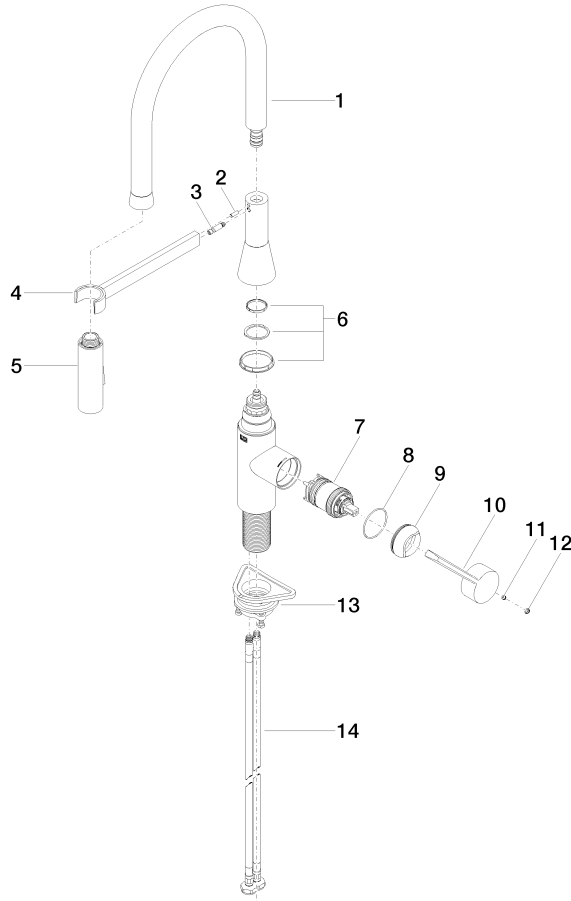

33 865 895

- 200mm projection
- Flexible silicone hose with large operating range of up to 350 mm
- pivotable spout 360°
- Optional swivel limiter available with swivel limiter set 12 821 970 90
- This product can help a building meet the requirements of Green Building Rating Systems, e.g. LEED®, BREEAM®, DGNB
- air-enriched flow and spray flow
- height of mixer 451 mm
- height up to aerator 119 mm
- hole diameter 35 mm
- sprayface with anti-scaling system
- max. flow 9.5 l/min at 3 bar flow pressure
- lead-free

Recommended miscellaneous

Swivel limitation set - 12 821 970 90

Recommended miscellaneous

Dispenser without rosette - Durabron (23kt Gold) 82 424 970-09

Recommended miscellaneous

Strainer waste with control handle - Durabron (23kt Gold) 10 712 970-09

33 865 895

Flow rate chart

33 865 895

Spare parts list

No.	Item Number	Name	Quantity used	Delivery time
1	90 30 02 100 00-09	hose	1	40
2	09 31 11 040 90	pin	1	2
3	09 31 11 209 90	pin	1	2
4	90 17 20 045 00-09	holder	1	40
5	04 12 11 150 00 90	shower	1	2
6	90 28 10 161 00 90	set	1	2
7	90 15 05 064 05 90	cartridge	1	2
8	09 14 10 190 90	seal	1	2
9	09 28 30 030-09	cover	1	40
10	09 20 89 020-09	handle	1	40
11	90 31 11 063 00 90	pin	1	2
12	90 31 20 087 00-09	plug	1	40
13	04 30 11 040 00 90	fixing set	1	2
14	04 30 04 101 00 90	hose	2	2